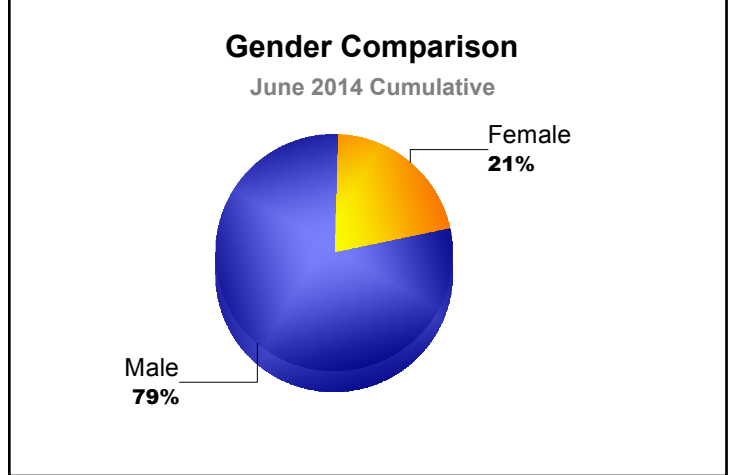

Year	New Clubs	Dropped Clubs	Gain/ Loss Clubs	New Members	Charter Members	Reinstate Members	Transfer Members	Total Member Added	Total Members Dropped	Gain/ Loss Members
2009-2010	5	-3	2	314	119	19	11	463	-340	123
2010-2011	9	-4	5	267	218	16	13	514	-399	115
2011-2012	3	-3	0	286	68	80	5	439	-397	42
2012-2013	9	-5	4	339	275	78	17	709	-500	209
2013-2014	8	-3	5	417	295	40	5	757	-691	66
<b>Average</b>	<b>7</b>	<b>-4</b>	<b>3</b>	<b>325</b>	<b>195</b>	<b>47</b>	<b>10</b>	<b>576</b>	<b>-465</b>	<b>111</b>