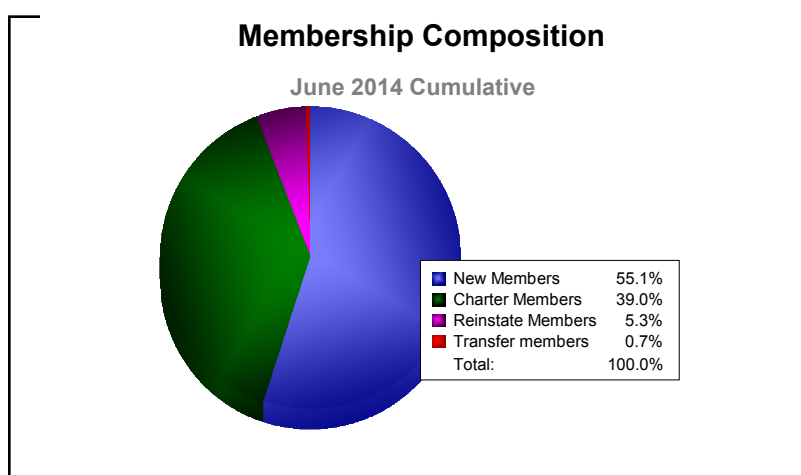

Year	New Clubs	Dropped Clubs	Gain/ Loss Clubs	New Members	Charter Members	Reinstate Members	Transfer Members	Total Member Added	Total Members Dropped	Gain/ Loss Members
2009-2010	5	-3	2	314	119	19	11	463	-340	123
2010-2011	9	-4	5	267	218	16	13	514	-399	115
2011-2012	3	-3	0	286	68	80	5	439	-397	42
2012-2013	9	-5	4	339	275	78	17	709	-500	209
2013-2014	8	-3	5	417	295	40	5	757	-691	66
<b>Average</b>	<b>7</b>	<b>-4</b>	<b>3</b>	<b>325</b>	<b>195</b>	<b>47</b>	<b>10</b>	<b>576</b>	<b>-465</b>	<b>111</b>