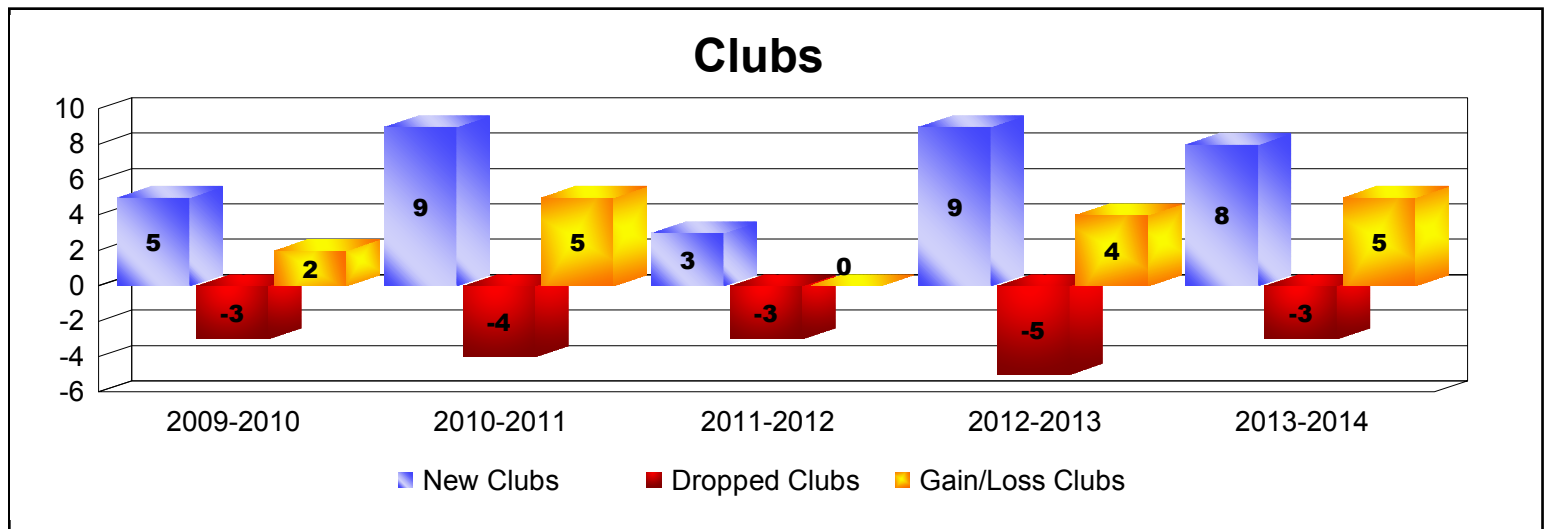

Year	New Clubs	Dropped Clubs	Gain/ Loss Clubs	New Members	Charter Members	Reinstate Members	Transfer Members	Total Member Added	Total Members Dropped	Gain/ Loss Members
2009-2010	5	-3	2	314	119	19	11	463	-340	123
2010-2011	9	-4	5	267	218	16	13	514	-399	115
2011-2012	3	-3	0	286	68	80	5	439	-397	42
2012-2013	9	-5	4	339	275	78	17	709	-500	209
2013-2014	8	-3	5	417	295	40	5	757	-691	66
<b>Average</b>	<b>7</b>	<b>-4</b>	<b>3</b>	<b>325</b>	<b>195</b>	<b>47</b>	<b>10</b>	<b>576</b>	<b>-465</b>	<b>111</b>

Year	New Clubs	Dropped Clubs	Gain/ Loss Clubs	New Members	Charter Members	Reinstate Members	Transfer Members	Total Member Added	Total Members Dropped	Gain/ Loss Members
2009-2010	0	0	0	0	0	0	0	0	0	0
2010-2011	0	0	0	0	0	0	0	0	0	0
2011-2012	0	0	0	0	0	0	0	0	0	0
2012-2013	0	0	0	0	0	0	0	0	0	0
2013-2014	0	0	0	0	0	0	0	0	0	0
<b>Average</b>	<b>0</b>	<b>0</b>	<b>0</b>	<b>0</b>	<b>0</b>	<b>0</b>	<b>0</b>	<b>0</b>	<b>0</b>	<b>0</b>