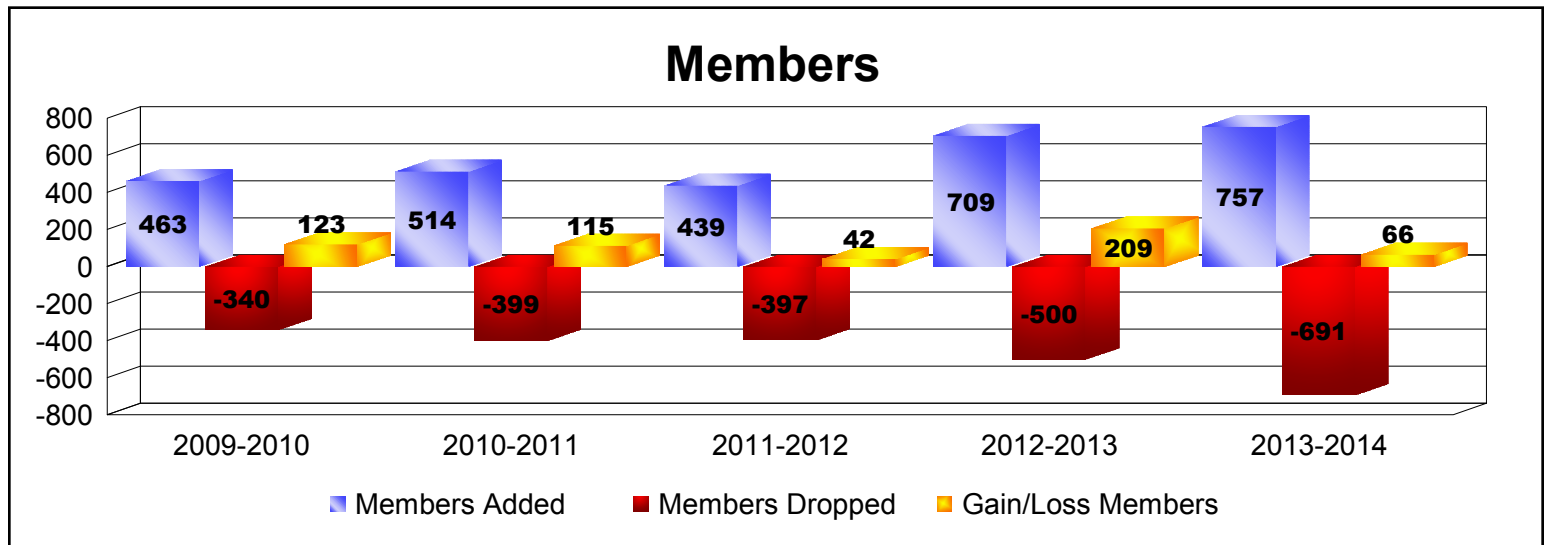

Year	New Clubs	Dropped Clubs	Gain/ Loss Clubs	New Members	Charter Members	Reinstate Members	Transfer Members	Total Member Added	Total Members Dropped	Gain/ Loss Members
2009-2010	5	-3	2	314	119	19	11	463	-340	123
2010-2011	9	-4	5	267	218	16	13	514	-399	115
2011-2012	3	-3	0	286	68	80	5	439	-397	42
2012-2013	9	-5	4	339	275	78	17	709	-500	209
2013-2014	8	-3	5	417	295	40	5	757	-691	66
<b>Average</b>	<b>7</b>	<b>-4</b>	<b>3</b>	<b>325</b>	<b>195</b>	<b>47</b>	<b>10</b>	<b>576</b>	<b>-465</b>	<b>111</b>

Year	New Clubs	Dropped Clubs	Gain/ Loss Clubs	New Members	Charter Members	Reinstate Members	Transfer Members	Total Member Added	Total Members Dropped	Gain/ Loss Members
2009-2010	0	0	0	0	0	0	0	0	0	0
2010-2011	0	0	0	0	0	0	0	0	0	0
2011-2012	0	0	0	0	0	0	0	0	0	0
2012-2013	0	0	0	0	0	0	0	0	0	0
2013-2014	0	0	0	0	0	0	0	0	0	0
<b>Average</b>	<b>0</b>	<b>0</b>	<b>0</b>	<b>0</b>	<b>0</b>	<b>0</b>	<b>0</b>	<b>0</b>	<b>0</b>	<b>0</b>